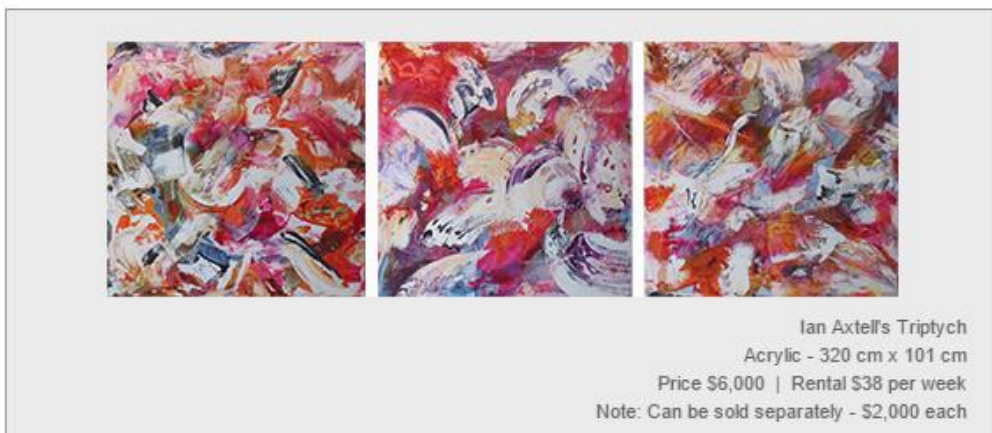

"NZ14-48-60-4b" by Bill Snider  
Mixed Media - 120 x 150 cm  
Was \$5,000 | NOW \$4,000

"Isobar" by Bill Snider  
Mixed Media - 45 cm x 45 cm  
Was \$850 | NOW \$680

"Thinking are you?" by Bill Snider  
Mixed Media - 61 x 91 cm  
Was \$1,800 | NOW \$1,440

"Three Friendly Friesians" by Pauline Gough  
Acrylic - 102 cm x 76 cm  
Price \$2,200 | Rental \$21 per week

"Road to Matakoho" by Pauline Gough  
Acrylic - 102 cm x 76 cm  
Price \$2,200 | Rental \$21 per week

"Moonwalker" by SJ Smith  
Mixed Media - 120 cm diameter  
Price \$3,800 | Rental \$24 per week

"Southern Alps" by Pauline Gough  
Acrylic - 76 cm x 76 cm  
Price \$1,600 | Rental \$17 per week

Ian Axtell's Triptych  
Acrylic - 320 cm x 101 cm  
Price \$6,000 | Rental \$38 per week  
Note: Can be sold separately - \$2,000 each