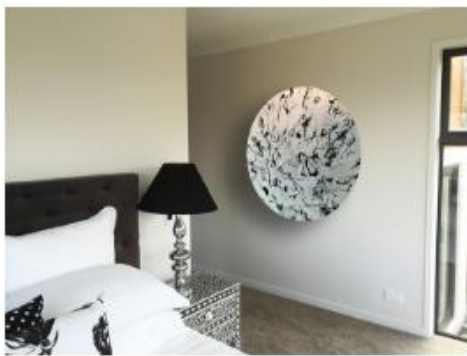

"Moonwalker" by SJ Smith
Mixed Media - 120 cm diameter
Price $3,800 | Rental $24 per week