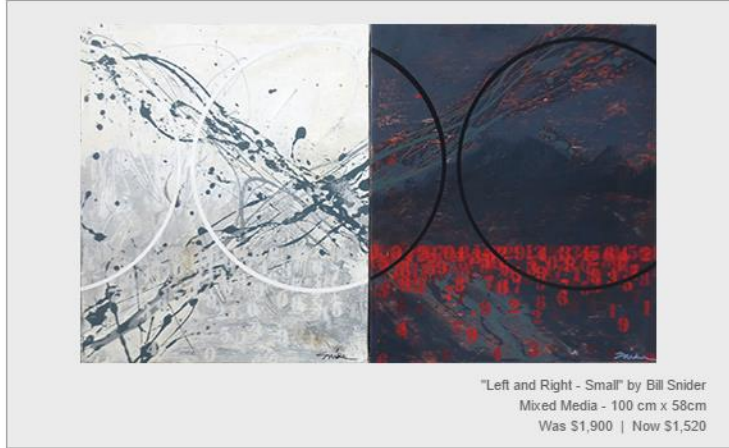

"NZ14-48-60-4b" by Bill Snider  
Mixed Media - 120 x 150 cm  
Was \$5,000 | NOW \$4,000

"Isobar" by Bill Snider  
Mixed Media - 45 cm x 45 cm  
Was \$850 | NOW \$680

"Thinking are you?" by Bill Snider  
Mixed Media - 61 x 91 cm  
Was \$1,800 | NOW \$1,440

"Three Friendly Friesians" by Pauline Gough  
Acrylic - 102 cm x 76 cm  
Price \$2,200 | Rental \$21 per week

"Road to Matakoho" by Pauline Gough  
Acrylic - 102 cm x 76 cm  
Price \$2,200 | Rental \$21 per week

"Moonwalker" by SJ Smith  
Mixed Media - 120 cm diameter  
Price \$3,800 | Rental \$24 per week

"Southern Alps" by Pauline Gough  
Acrylic - 76 cm x 76 cm  
Price \$1,600 | Rental \$17 per week

Ian Axtell's Triptych  
Acrylic - 320 cm x 101 cm  
Price \$6,000 | Rental \$38 per week  
Note: Can be sold separately - \$2,000 each