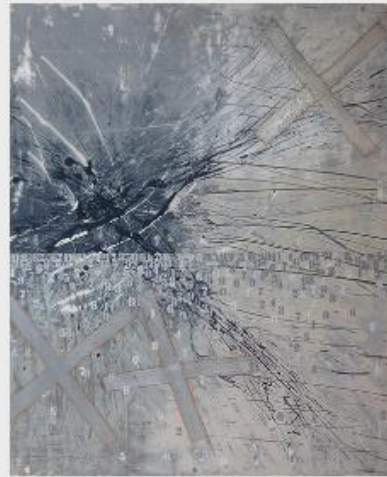

"2 or 3 Circles" by Bill Snider  
Mixed Media - 97 cm x 97 cm  
Was \$2,500 | NOW \$2,000

"Float my Boat" by Bill Snider  
Mixed Media - 40 cm x 60 cm  
Was \$600 | NOW \$480

View our Artists

"NZ14-48-60-6b" by Bill Snider  
Mixed Media - 120 x 150 cm  
Was \$5,000 | NOW \$4,000

[Enquire to Hire or Buy](#)

"NZ14-48-60-1b" by Bill Snider  
Mixed Media - 120 x 150 cm  
Was \$5,000 | NOW \$4,000

"Only Exes" by Bill Snider  
Acrylic on Board - 111 cm x 140 cm  
Was \$4,750 | NOW \$3,800

"NZ14-48-60-4b" by Bill Snider  
Mixed Media - 120 x 150 cm  
Was \$5,000 | NOW \$4,000

"Isobar" by Bill Snider  
Mixed Media - 45 cm x 45 cm  
Was \$850 | NOW \$680

"Thinking are you?" by Bill Snider  
Mixed Media - 61 x 91 cm  
Was \$1,800 | NOW \$1,440