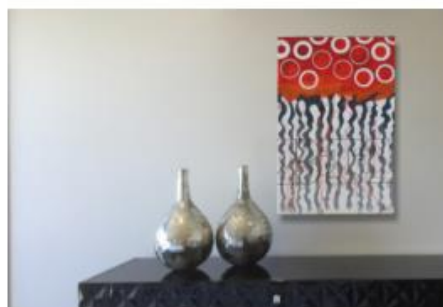

"2 or 3 Circles" by Bill Snider  
Mixed Media - 97 cm x 97 cm  
Was \$2,500 | NOW \$2,000

"Float my Boat" by Bill Snider  
Mixed Media - 40 cm x 60 cm  
Was \$600 | NOW \$480

View our Artists

"NZ14-48-60-6b" by Bill Snider  
Mixed Media - 120 x 150 cm  
Was \$5,000 | NOW \$4,000

[Enquire to Hire or Buy](#)

"NZ14-48-60-1b" by Bill Snider  
Mixed Media - 120 x 150 cm  
Was \$5,000 | NOW \$4,000

"Only Exes" by Bill Snider  
Acrylic on Board - 111 cm x 140 cm  
Was \$4,750 | NOW \$3,800

"NZ14-48-60-4b" by Bill Snider  
Mixed Media - 120 x 150 cm  
Was \$5,000 | NOW \$4,000

"Isobar" by Bill Snider  
Mixed Media - 45 cm x 45 cm  
Was \$850 | NOW \$680

"Thinking are you?" by Bill Snider  
Mixed Media - 61 x 91 cm  
Was \$1,800 | NOW \$1,440