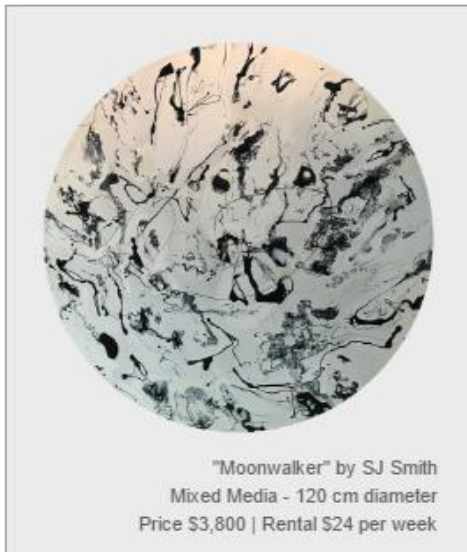

"NZ14-48-60-4b" by Bill Snider  
Mixed Media - 120 x 150 cm  
Was \$5,000 | NOW \$4,000

"Isobar" by Bill Snider  
Mixed Media - 45 cm x 45 cm  
Was \$850 | NOW \$680

"Thinking are you?" by Bill Snider  
Mixed Media - 61 x 91 cm  
Was \$1,800 | NOW \$1,440

"Three Friendly Friesians" by Pauline Gough  
Acrylic - 102 cm x 76 cm  
Price \$2,200 | Rental \$21 per week

"Road to Matakoho" by Pauline Gough  
Acrylic - 102 cm x 76 cm  
Price \$2,200 | Rental \$21 per week