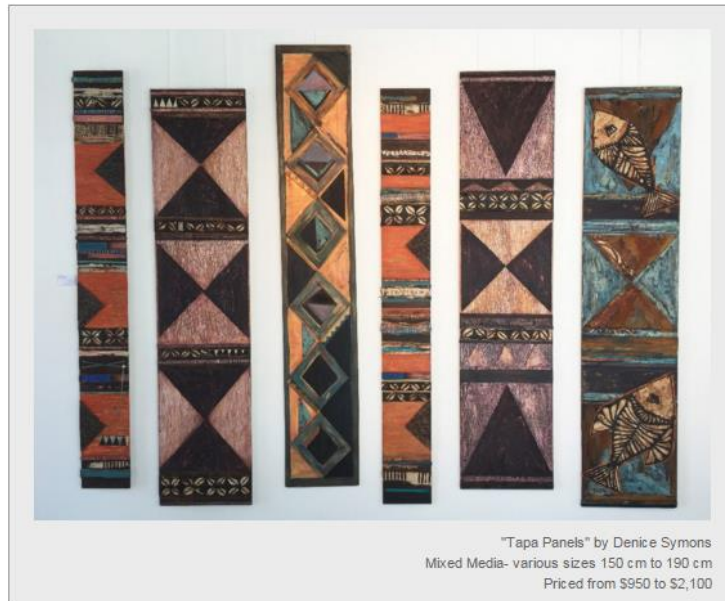

Prices quoted above as "RRP", include GST, while "Price per week" is the rental price and excludes GST

23 Edwin St Mt Eden Auckland

Open Monday-Friday 9 am-4pm
Phone +64 09 630 6543

To view outside business hours please contact Judy 021 737372

If you wish to receive our monthly newsletter, please email

judy@mobileart.co.nz