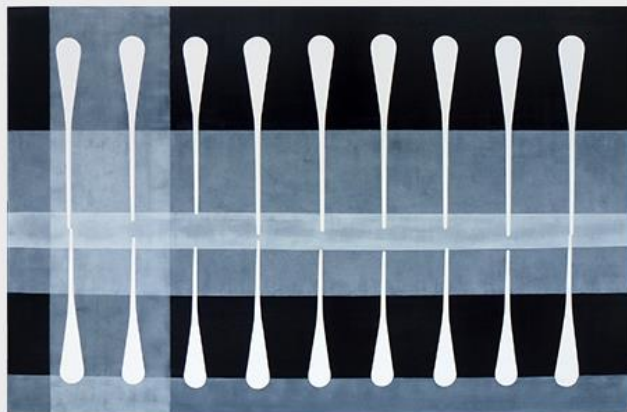

"Lines of Negotiation" by Tina Ross
Mixed Media - 152 cm x 101 cm
RRP $2,100 or Rental $29 per week