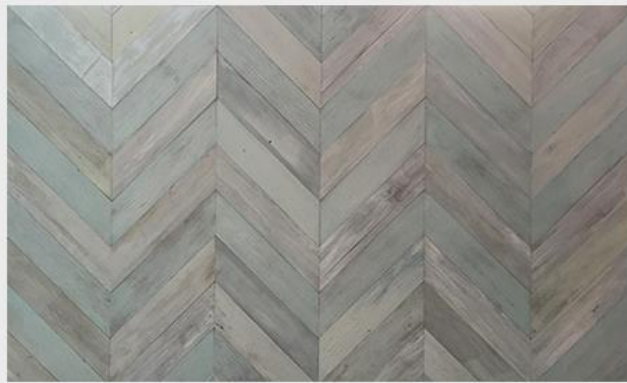

"Herringbone 2" by Hope Gibbons
Recycled Wood - 191 cm x 116 cm
RRP $3,800 or Rental $31 per week