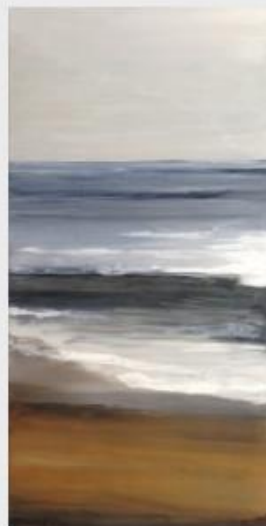

Call us today (09) 630 6543

"Looking Seaward - Port" by Tina Ross
Mixed Media - 61 cm x 122 cm
RRP \$1,000 or Rental \$22 per week

"Looking Seaward - Starboard" by Tina Ross
Mixed Media - 61 cm x 122 cm
RRP \$1,000 or Rental \$22 per week

"Obsidian" by Lorraine Rastorfer
Acrylic on Board - 98 cm x 110 cm
RRP \$4,500 or Rental \$23 per week

[Enquire to Hire or Buy](#)

"Pixel Pattern" by Hope Gibbons
Mixed Media 101cm x 137cm
RRP \$2,600 or Rental \$27 per week