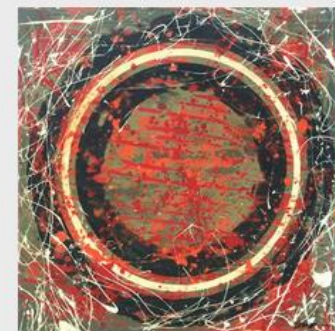

"Catch the White Cat" by Gitte Steen
Mixed Media - 81 cm x 122 cm
RRP \$4,200
Rent \$15 per week

"Mellow Yellow" by Hope Gibbons
Recycled Wood - 60 cm diameter
RRP \$750
Rent \$15 per week

"The Long Bush Walker" by Gitte Steen
Mixed Media - 90 cm x 90cm
RRP \$3,500
Rent \$19 per week

"Accent IV" by Hope Gibbons
Mixed Media - 120 cm x 120 cm
RRP \$2,800
Rent \$25 per week

"NZ711-A" by Bill Snider
Mixed Media - 61 cm x 61 cm
RRP \$1,000
Rent \$18 per week

"NZ-0212-24-24-Cb" by Bill Snider
Mixed Media - 61 cm x 61 cm
RRP \$1,000
Rent \$18 per week