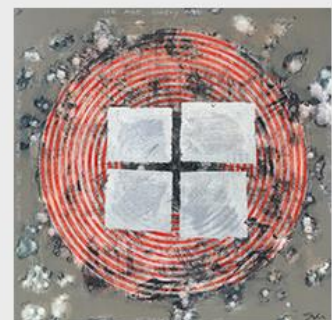

"Catch the White Cat" by Gitte Steen
Mixed Media - 81 cm x 122 cm
RRP \$4,200
Rent \$15 per week

"Mellow Yellow" by Hope Gibbons
Recycled Wood - 60 cm diameter
RRP \$750
Rent \$15 per week

"The Long Bush Walker" by Gitte Steen
Mixed Media - 90 cm x 90cm
RRP \$3,500
Rent \$19 per week

"Accent IV" by Hope Gibbons
Mixed Media - 120 cm x 120 cm
RRP \$2,800
Rent \$25 per week

"NZ711-A" by Bill Snider
Mixed Media - 61 cm x 61 cm
RRP \$1,000
Rent \$18 per week

"NZ-0212-24-24-Cb" by Bill Snider
Mixed Media - 61 cm x 61 cm
RRP \$1,000
Rent \$18 per week